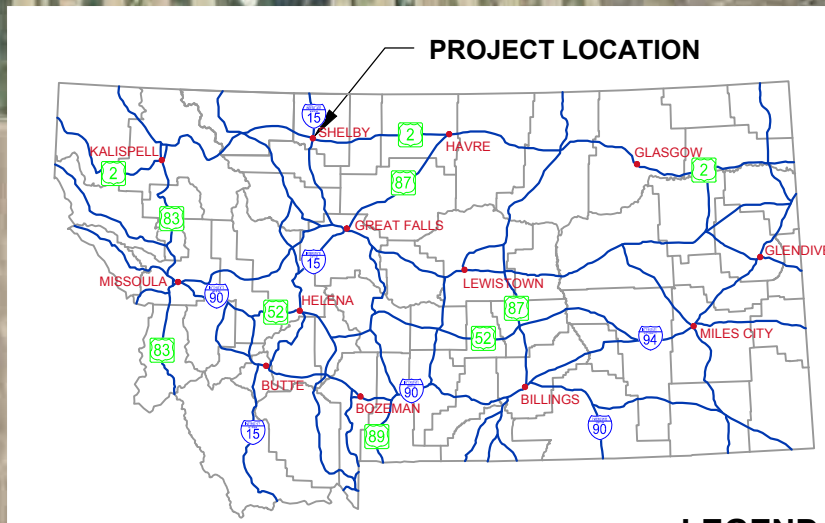

# PORT OF NORTHERN MONTANA MULTIMODAL HUB CENTER VICINITY & ACCESS MAP SHELBY, MT

03/24/2015

STATE OF MONTANA

### LEGEND

- I-15 NORTH ACCESS ————
- I-15 SOUTH ACCESS ————
- HWY 2 ACCESS ————